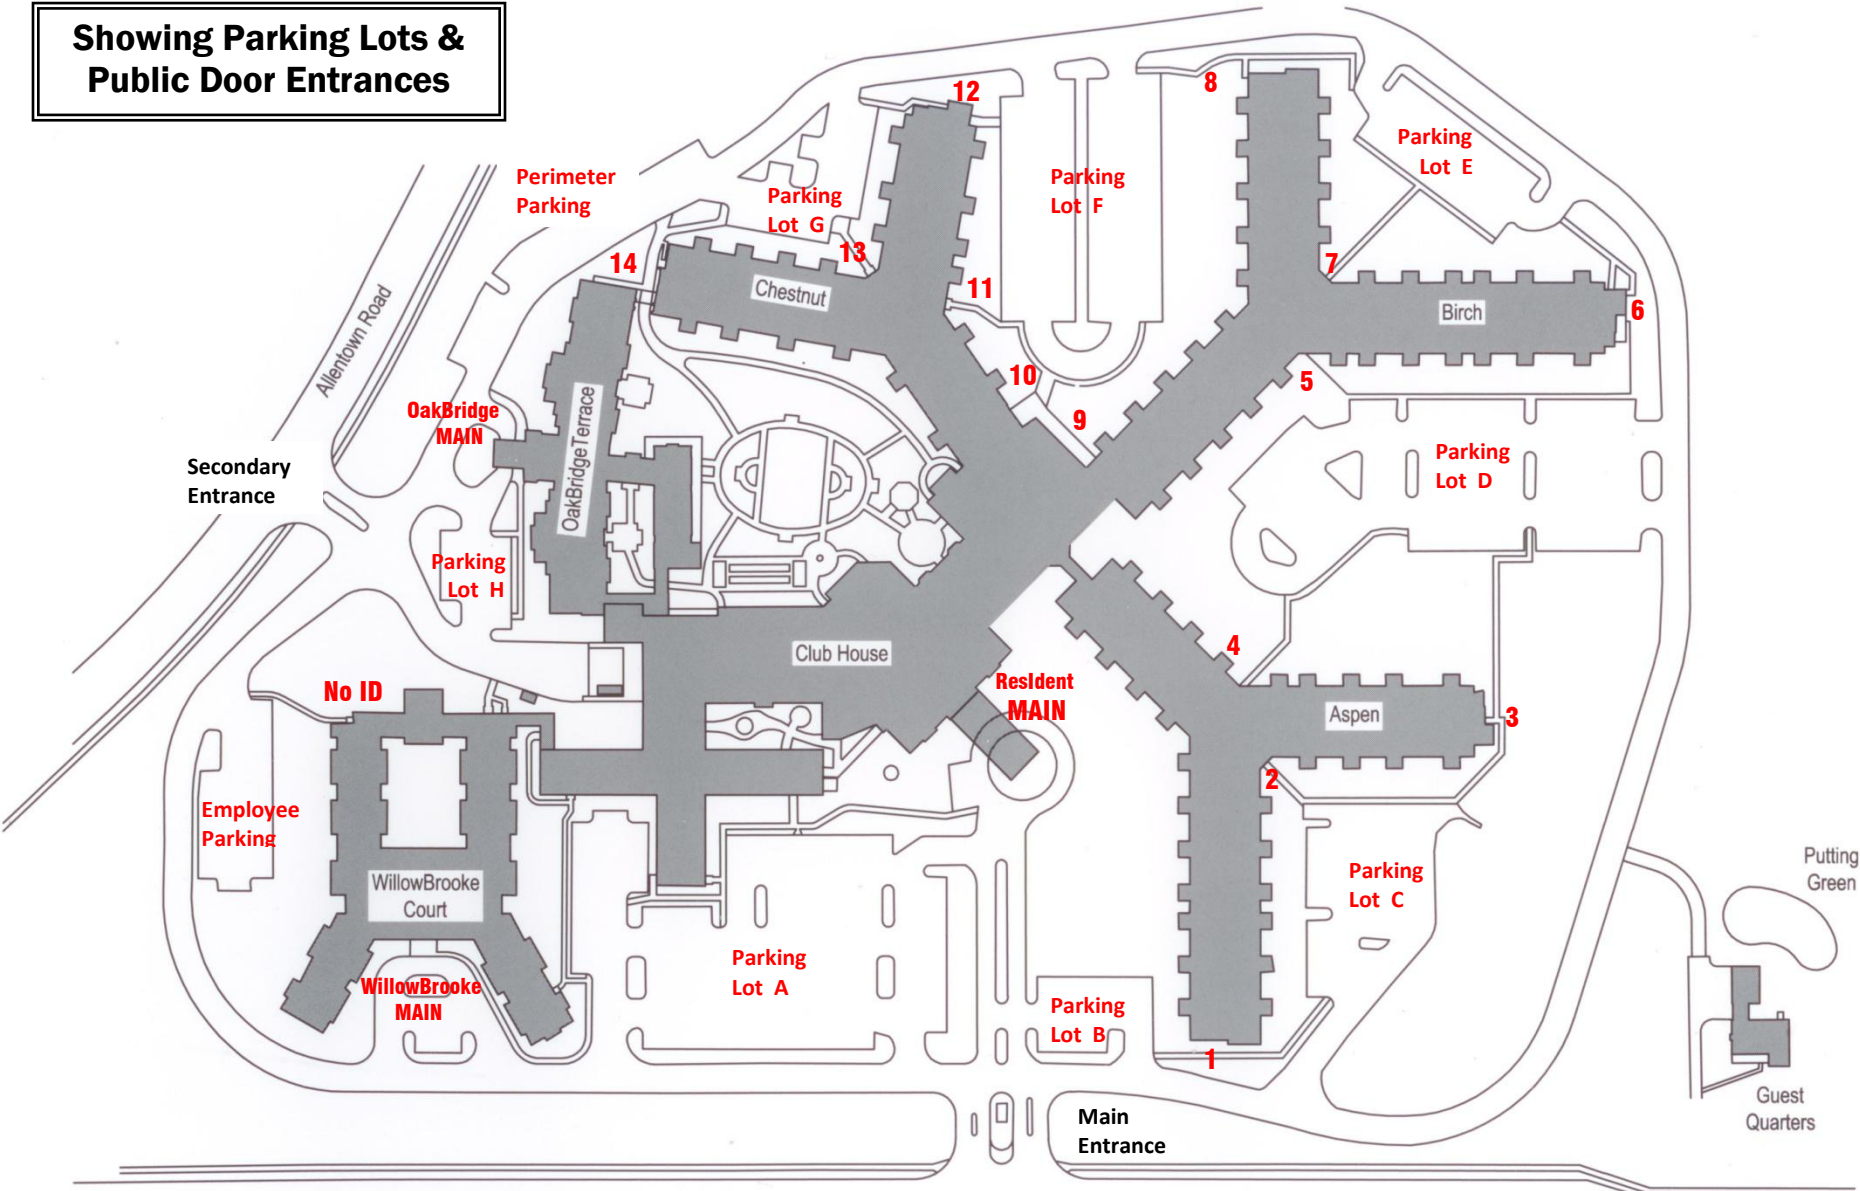

BRITTANY POINTE CAMPUS

Showing Parking Lots & Public Door Entrances

Valley Forge Road [PA Rte. 363]